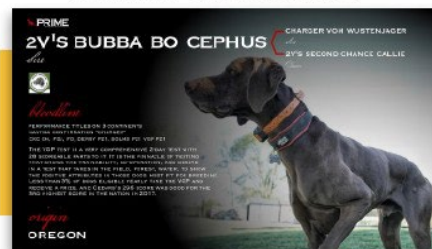

**2025 Missouri Division SCV/Missouri Society MOS&B Joint Annual Reunion
and Business Meeting April 11-12, 2025, Rolla, MO**

Program Book Ad Opportunities

FARMERS
INSURANCE

Yeatman Insurance Agency

Insurance and Financial Services
Larry Yeatman, Agent
5606 NE Antioch Rd
Gladstone, Missouri 64119
1-816-453-7888
lyeatman@farmersagent.com

Offering:
Auto, Home, Life,
Mutual Funds*, Variable Universal Life*,
Variable Annuities*, IRAs*, 401(k)s*
Farm Insurance, Business Insurance, Workers
Compensation

Registered Representative, Farmers Financial Solutions, LLC
31051 Agoura Rd, Westlake Village, CA 91361
Tel 818-584-0200 Member FINRA & SIPC

**Insuring anywhere in Missouri and Kansas for over 32
years!**

**Exclusive inside front cover, full page,
color ad \$200.00 (page size is 8 1/2" X
11")**

Are you looking for your next German Shorthair Pointer? We are a GSP breeder located in the Southwest Missouri town of Nixa. Located in the heart of the Midwest, we can ship your puppy to any State in the U.S.A. We take pride in breeding quality bloodlines and believe our GSP's are some of the finest bird dogs in the country.